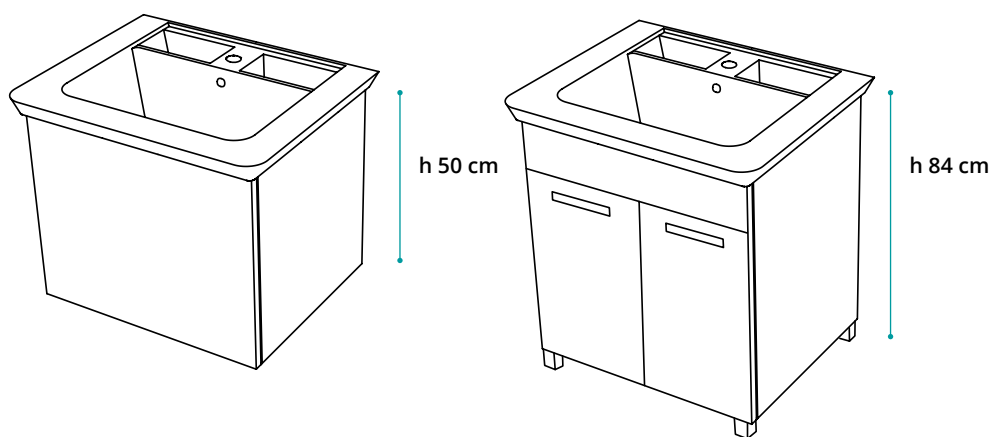

DEEP SYSTEM®

KIT mobile cm 50x50 e Lavabo DEEP SYSTEM®

KIT cm 50x50 cabinet and DEEP SYSTEM® washbasin

cod.	Mobile / Cabinet	€
DEEPS50KA	Mobile con ante e piedini cromati Cabinet with doors and chromed legs	530,00

KIT mobile cm 60x50 e Lavabo DEEP SYSTEM®

KIT cm 60x50 cabinet and DEEP SYSTEM® washbasin

cod.	Mobile / Cabinet	€
DEEPS60KA	Mobile con ante e piedini cromati Cabinet with doors and chromed legs	680,00
DEEPS60KC	Mobile sospeso con cassetto push&pull Wall hung cabinet with push & pull drawer	740,00

KIT mobile cm 70x50 e Lavabo DEEP SYSTEM®

KIT cm 70x50 cabinet and DEEP SYSTEM® washbasin

cod.	Mobile / Cabinet	€
DEEPS70KA	Mobile con ante e piedini cromati Cabinet with doors and chromed legs	720,00
DEEPS70KC	Mobile sospeso con cassetto push&pull Wall hung cabinet with push & pull drawer	770,00

DEEP SYSTEM®
BOX DESIGN