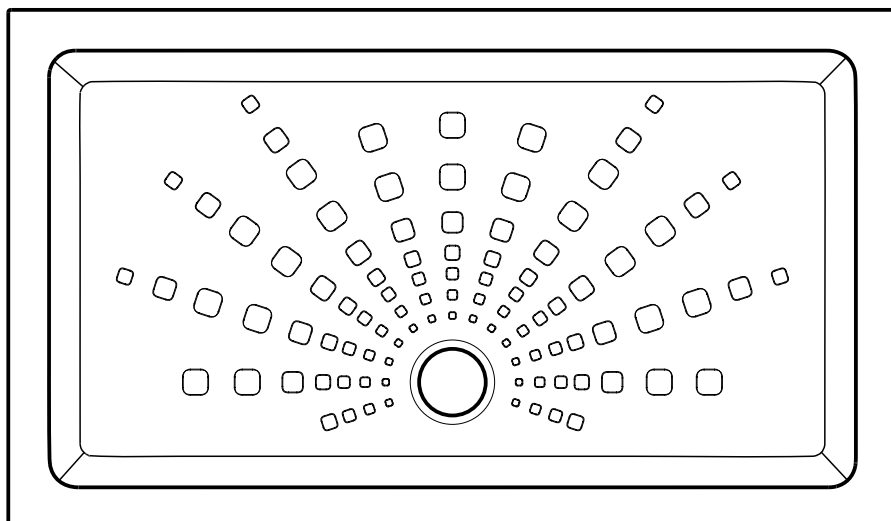

- 6** **Speciale antiscivolo massaggiante**
Special slip-proof massage

h.6.5 Jak

h.6.5 Jak - **Piatto doccia** / Shower tray

cod. JK88	cm 80x80
cod. JK99	cm 90x90
cod. JK8A	cm 80x80 corner
cod. JK9A	cm 90x90 corner
cod. JK78	cm 70x80
cod. JK79	cm 70x90
cod. JK710	cm 70x100
cod. JK810	cm 80x100
cod. JK712	cm 70x120
cod. JK812	cm 80x120
cod. JK714	cm 70x140
cod. JK814	cm 80x140