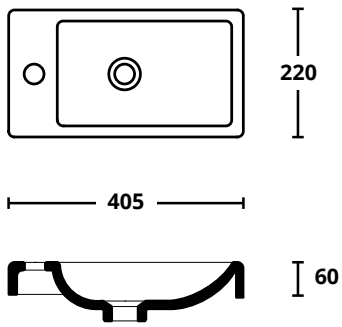

Lavabo incasso
Recessed basin

45x35 cm **cod. SIMO45** € 300,00

58x35 cm **cod. SIMO58** € 380,00

Piletta di scarico click-clack
con tappo in ceramica
Click-clack waste mechanism
with ceramic cover

cod. CERCC
€ 70,00