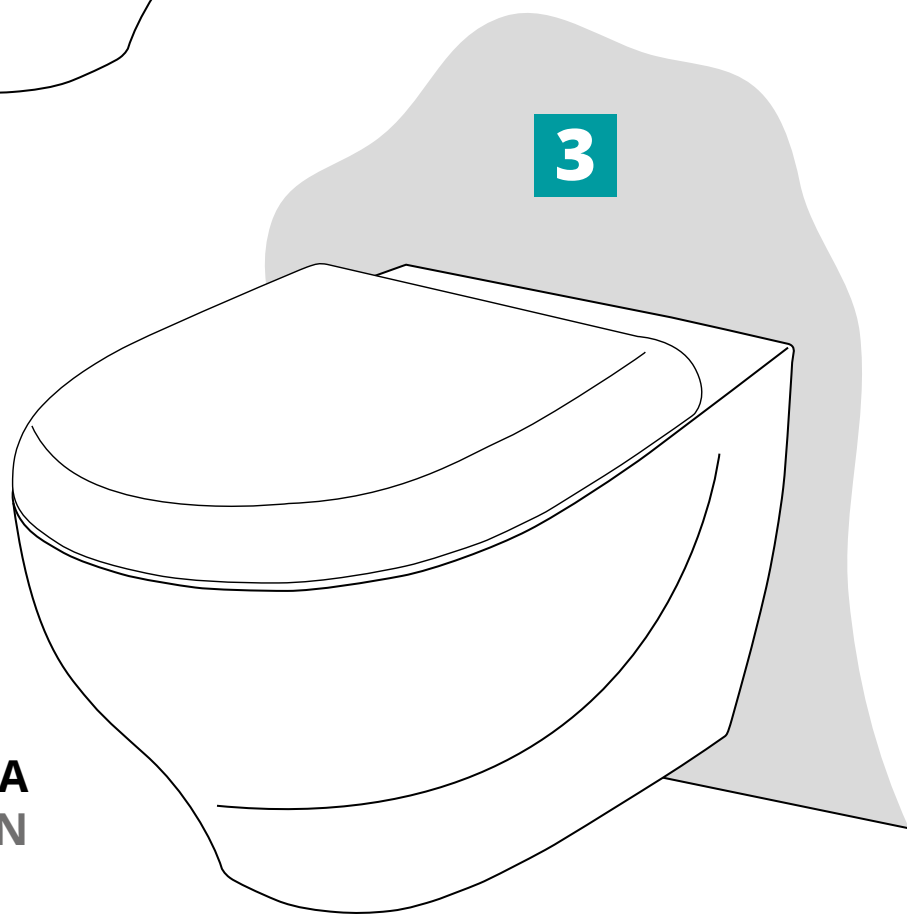

The **EASYFIX** system allows you to easily install, the Soul wall hung WC and bidet, **working exclusively from the top**. This innovative assembly system takes advantage of the two holes designed for the toilet seat cover. In just a **few minutes** the installation of the Soul wall hung WC is made by **a single person**. The **EASYFIX** system allows you to have a uniform surface without any visible fixing: **guaranteed aesthetics and hygiene!**

1 FISSAGGIO WC SOSPESO FIXING FOR WALL HUNG WC

2 FISSAGGIO COPRI WC
FIXING FOR SEAT COVER

INSTALLAZIONE RAPIDA
QUICK INSTALLATION

SOUL

53
53x35

RIMLESS
SYSTEM

SOUL

WC sospeso **RIMLESS**
RIMLESS wall hung WC