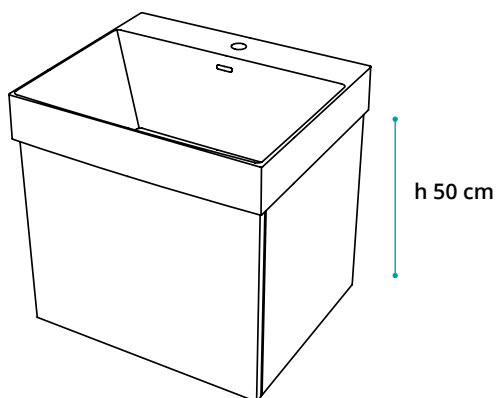

CIAO

KIT mobile cm 60x50 e Lavabo CIAO

KIT cm 60x50 cabinet and CIAO washbasin

cod.	Mobile / Cabinet	€
CIAO60KC	Mobile sospeso con cassetto push&pull Wall hung cabinet with push & pull drawer	630,00

KIT mobile cm 70x50 e Lavabo CIAO

KIT cm 70x50 cabinet and CIAO washbasin

cod.	Mobile / Cabinet	€
CIAO70KC	Mobile sospeso con cassetto push&pull Wall hung cabinet with push & pull drawer	760,00